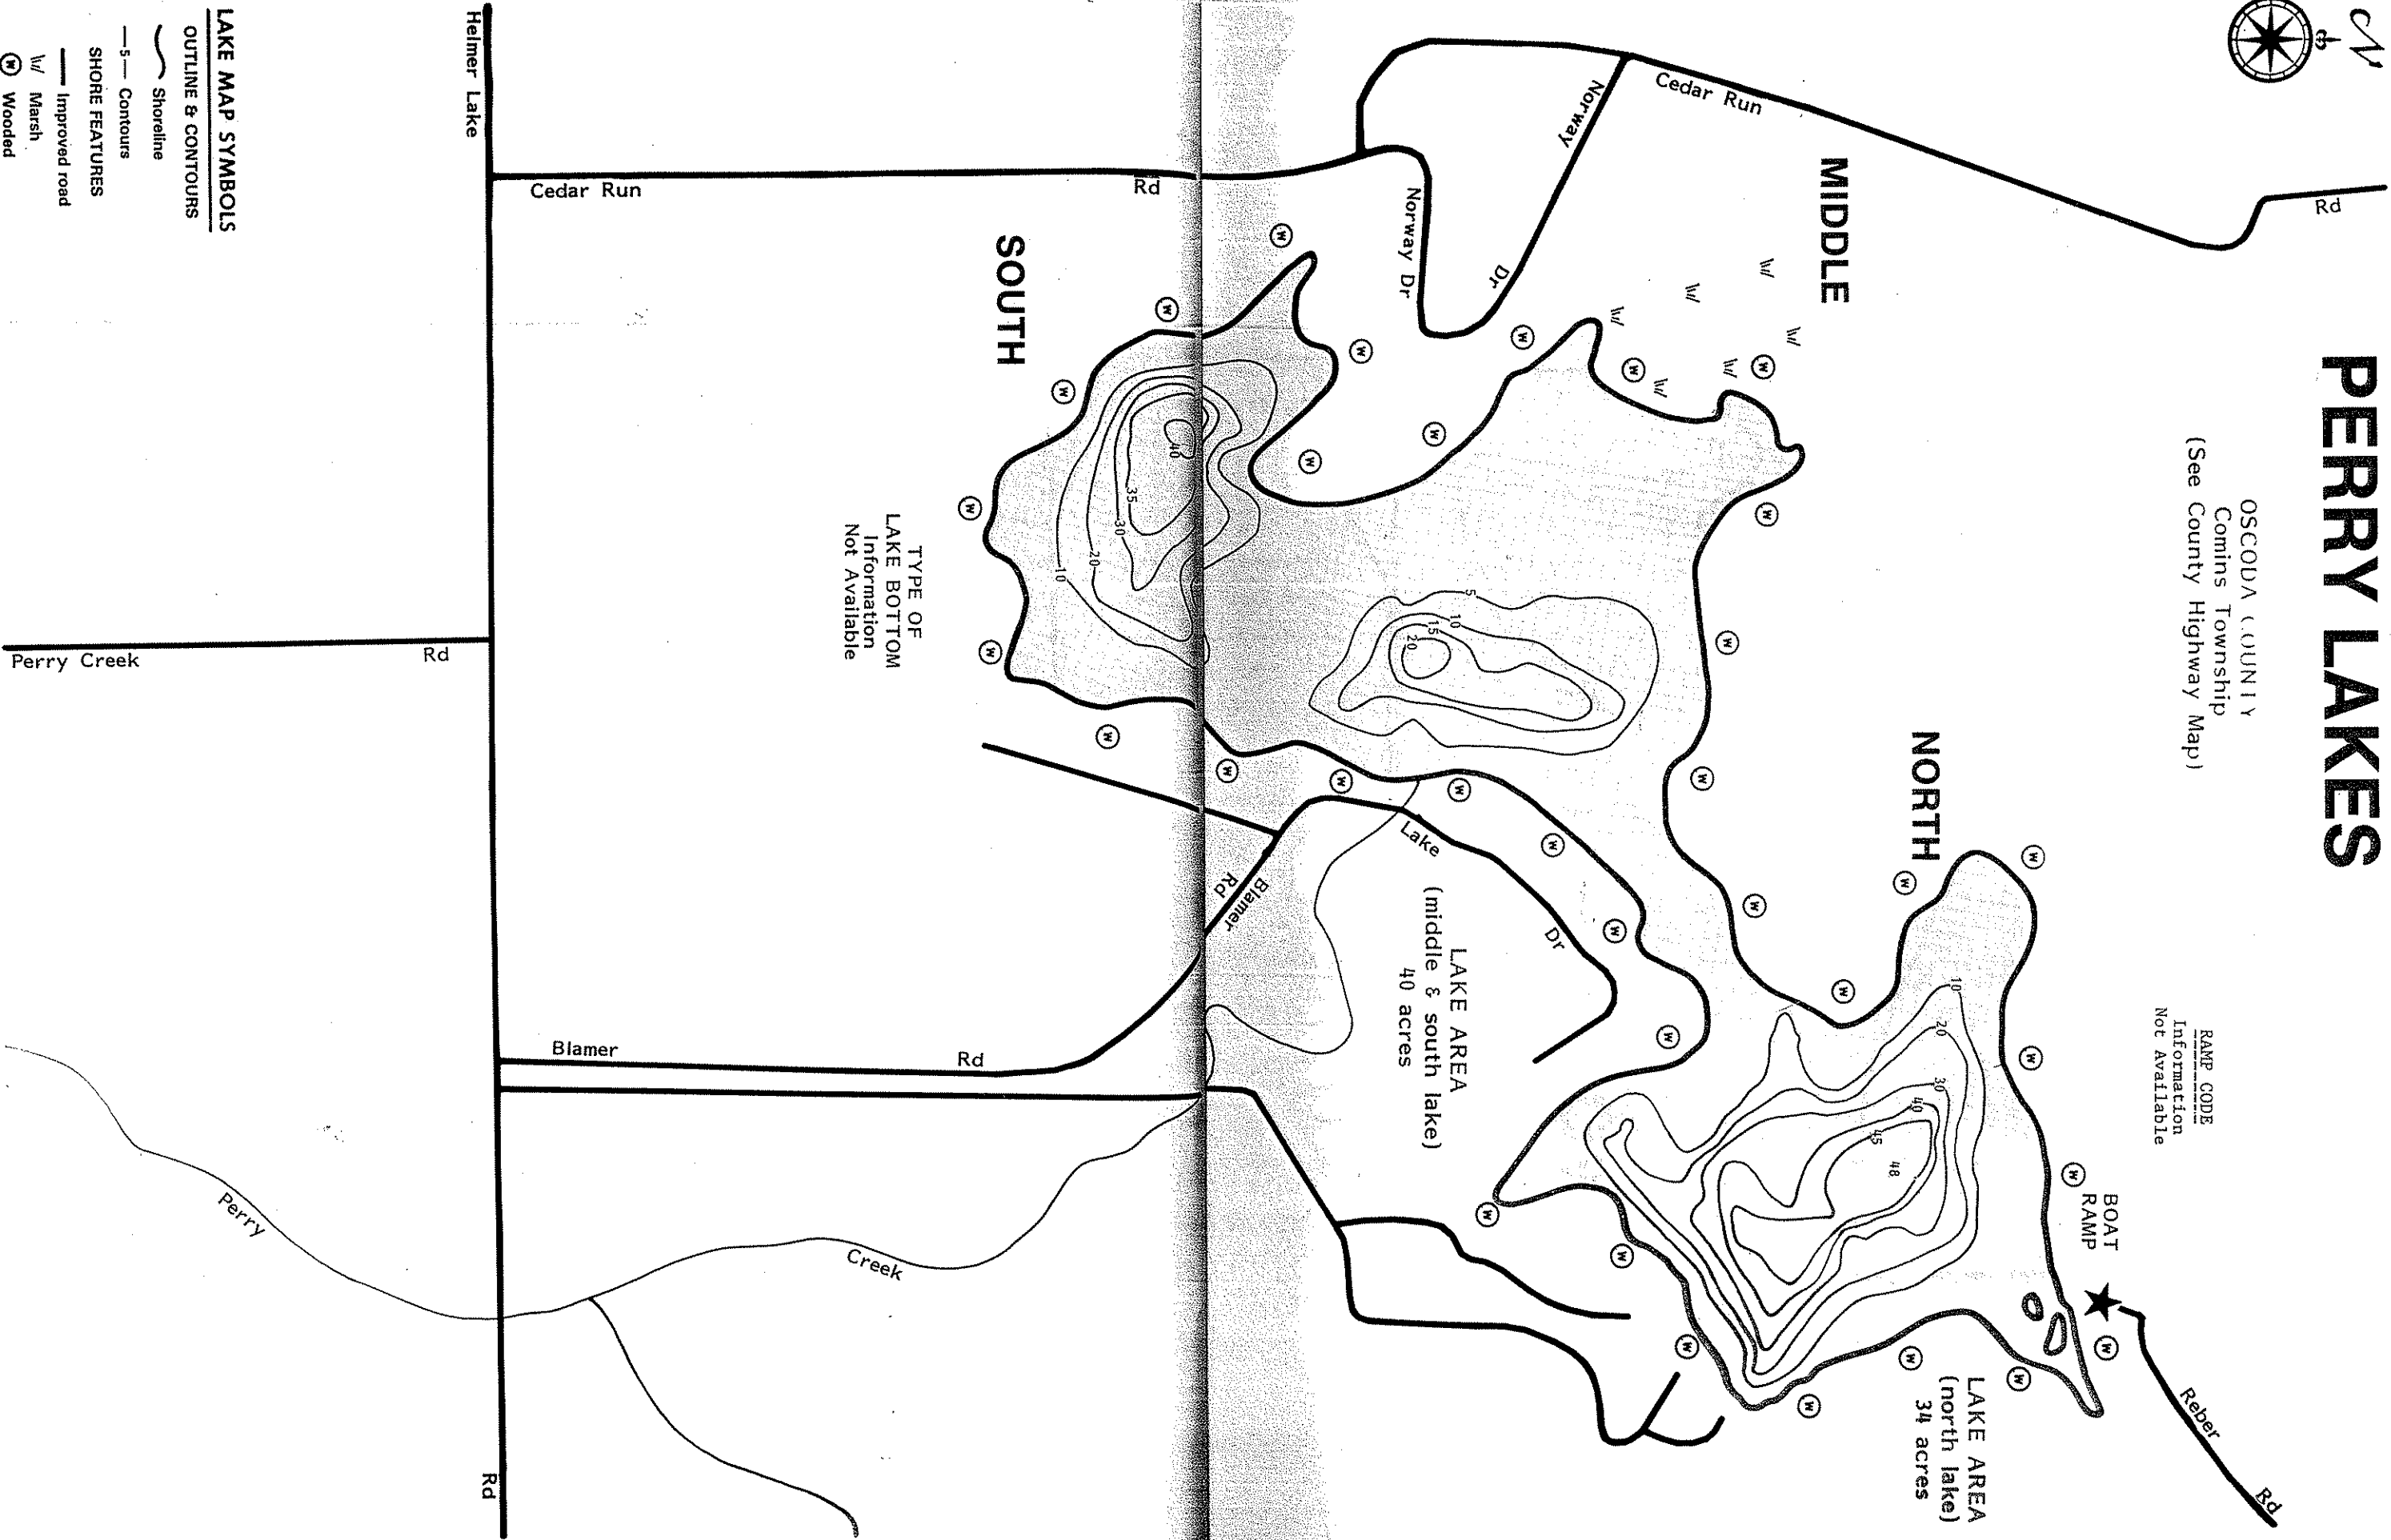

PERRY LAKES

OSCODA COUNTY
Comins Township
(See County Highway Map)

RAMP CODE
Information
Not Available

- LAKE MAP SYMBOLS**
- OUTLINE & CONTOURS**
- Shoreline
 - 5— Contours
- SHORE FEATURES**
- Improved road
 - W/ Marsh
 - W Wooded