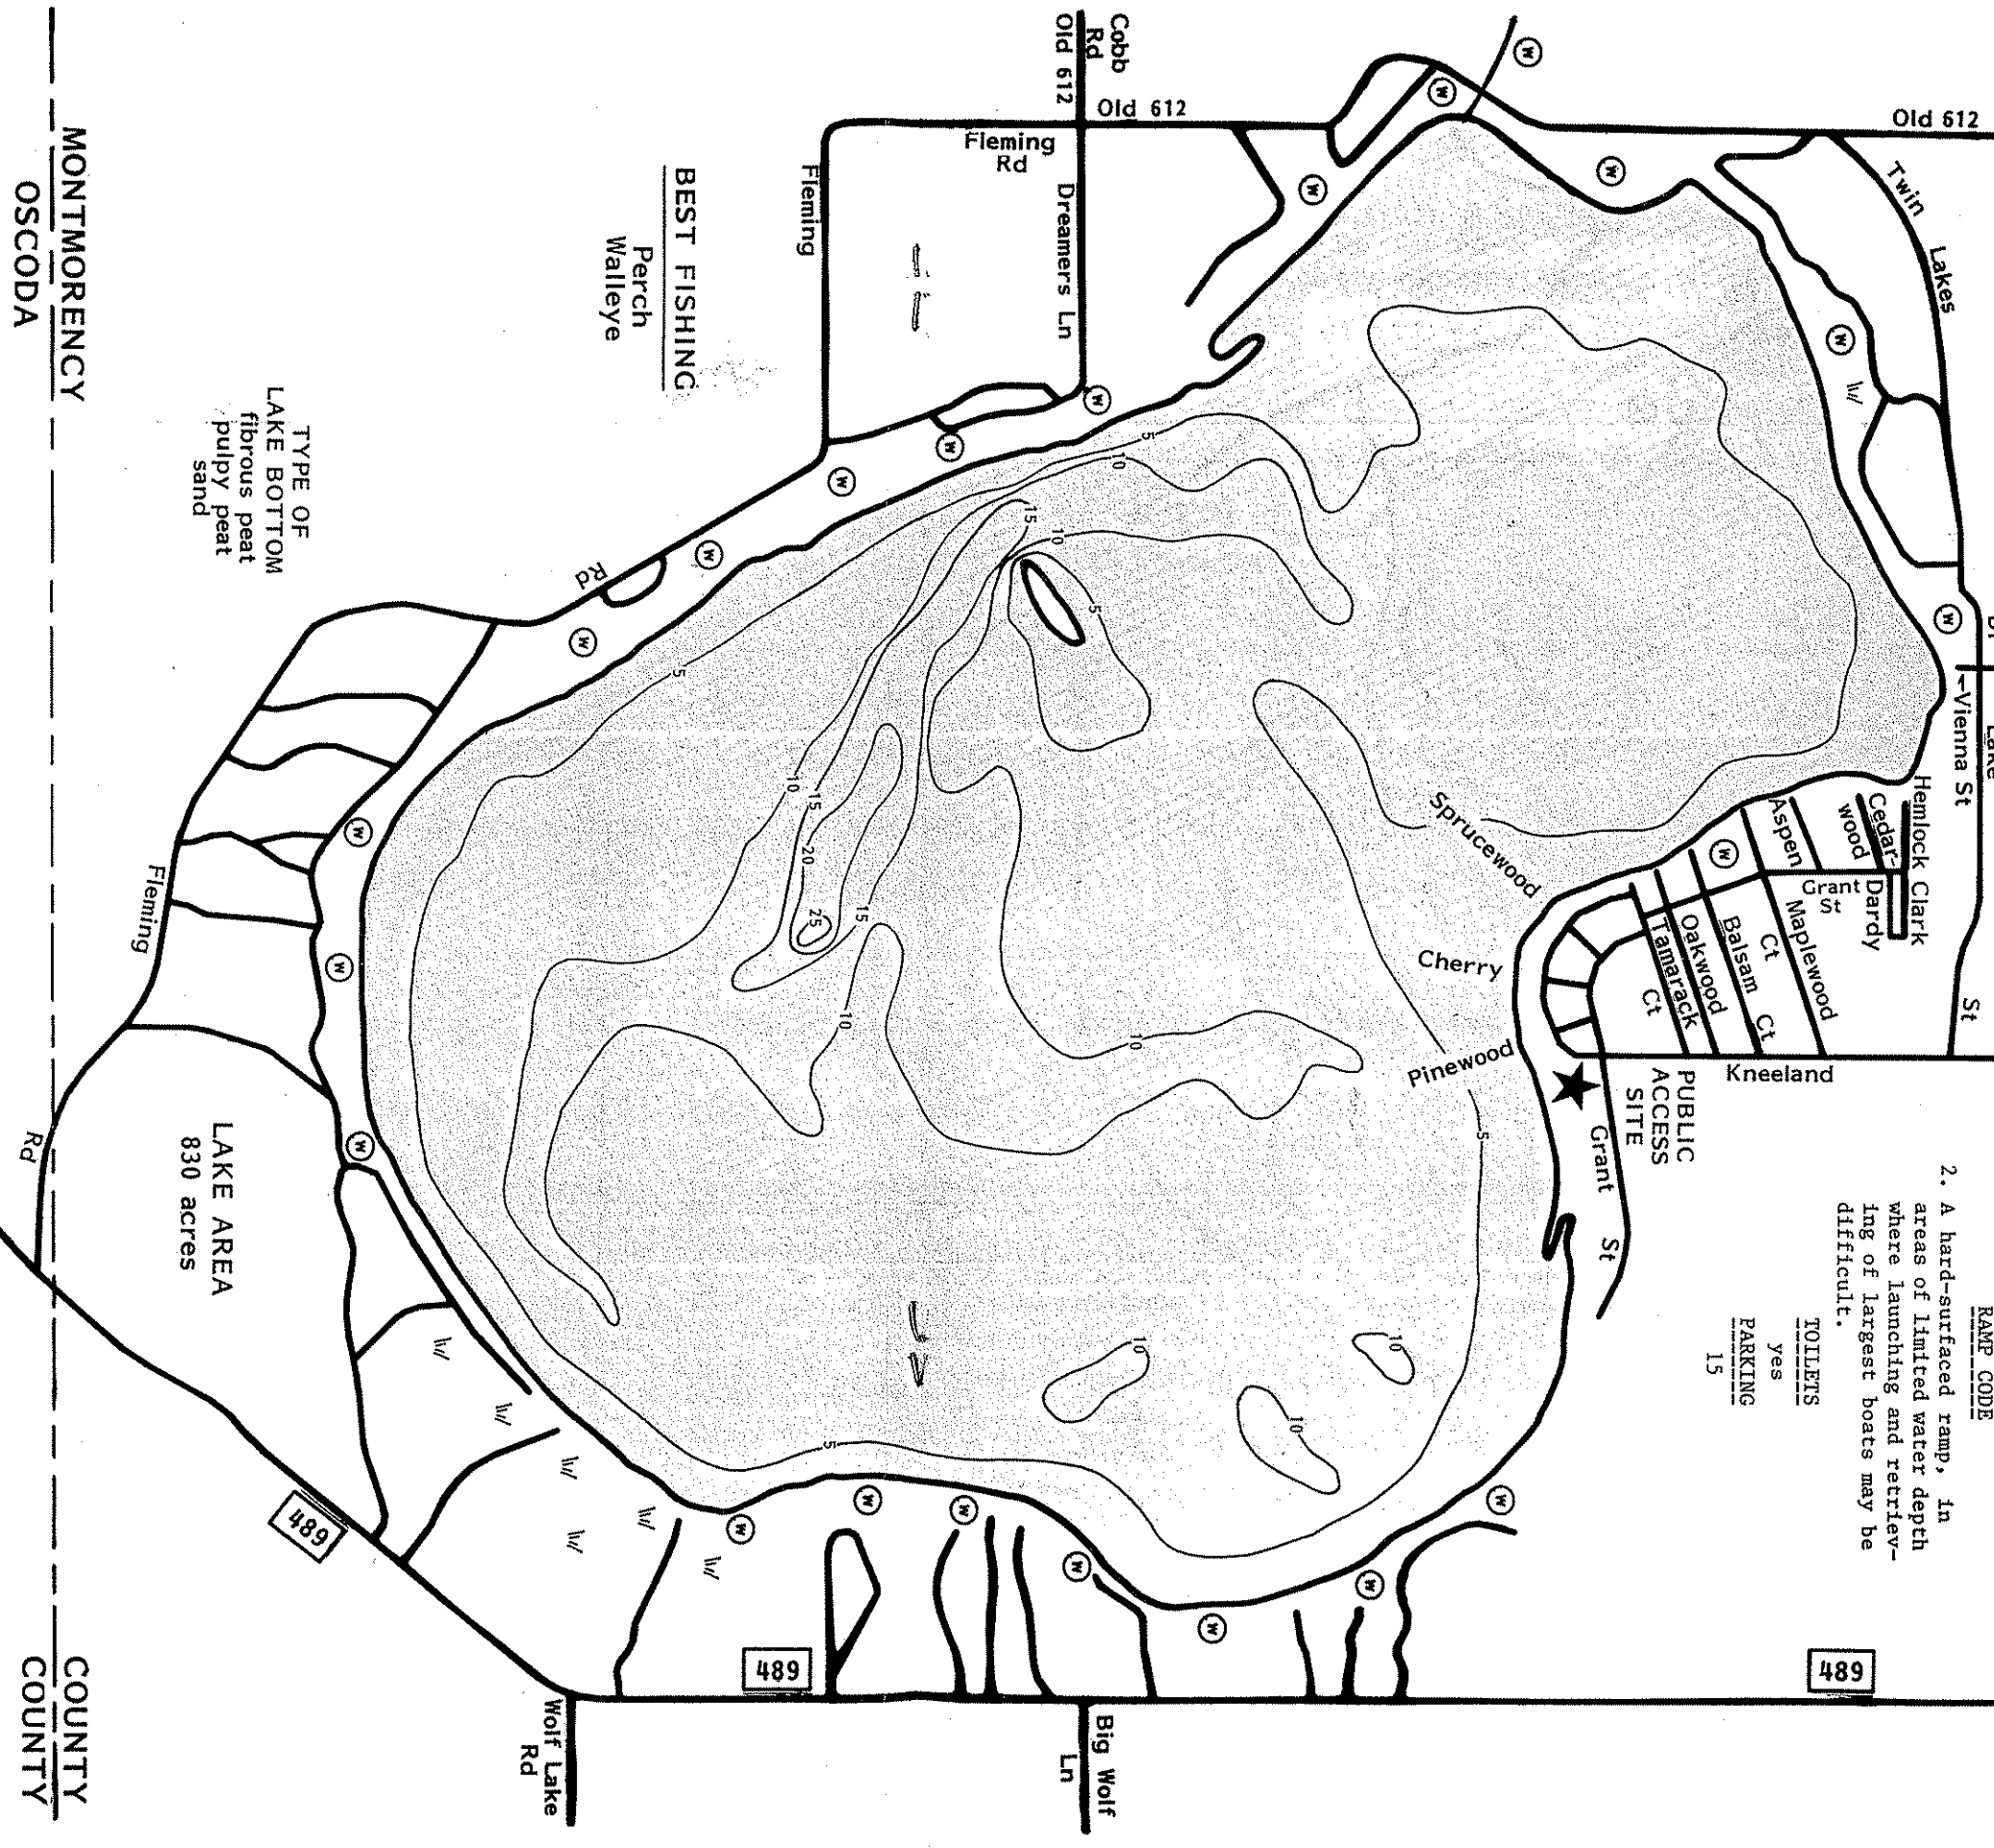

EAST TWIN LAKE

612

MONTMORENCY COUNTY
Albert Township
(See County Highway Map)

491

Lewiston Ave

612

Buttles Rd
Sailing
Vienna St
Lake Dr

RAMP CODE
2. A hard-surfaced ramp, in areas of limited water depth where launching and retrieving of largest boats may be difficult.

TOILETS
yes

PARKING
15

489

BEST FISHING
Perch
Walleye

TYPE OF LAKE BOTTOM
fibrous peat
pulpy peat
sand

MONTMORENCY COUNTY
OSCODA COUNTY

LAKE MAP SYMBOLS

- OUTLINE & CONTOURS**
- Shoreline
 - 5—Contours
- SHORE FEATURES**
- Improved road
 - Marsh
 - Wooded