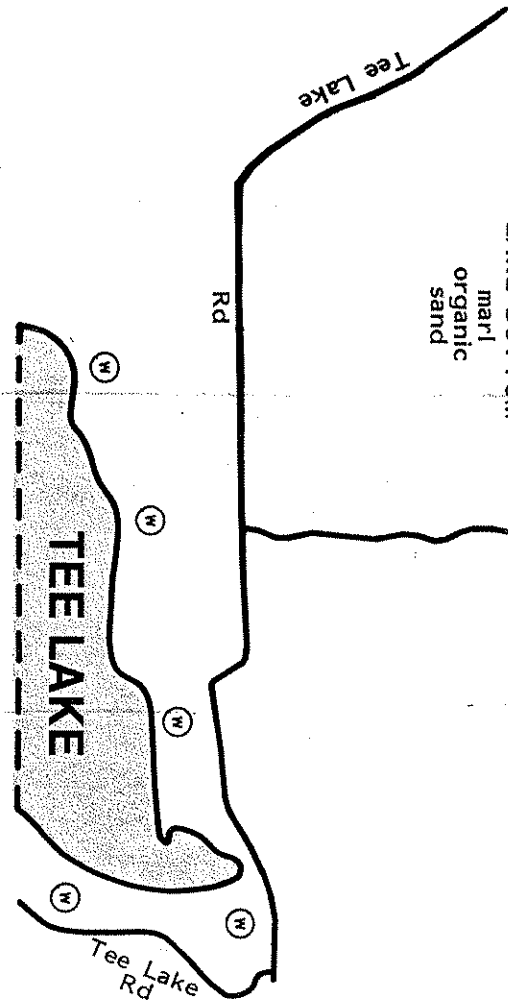

MONTMORENCY COUNTY
Albert Township
(See County Highway Map)
OSCODA COUNTY
Greenwood Township

BIG WOLF LAKE

LAKE AREA
236 acres

TYPE OF
LAKE BOTTOM
Information
Not Available

TYPE OF
LAKE BOTTOM
marl
organic
sand

RAMP CODE
Information
Not Available

LAKE AREA
93 acres

LITTLE WOLF LAKE

LAKE MAP SYMBOLS
OUTLINE & CONTOURS

Shoreline

Contours

SHORE FEATURES

Improved road