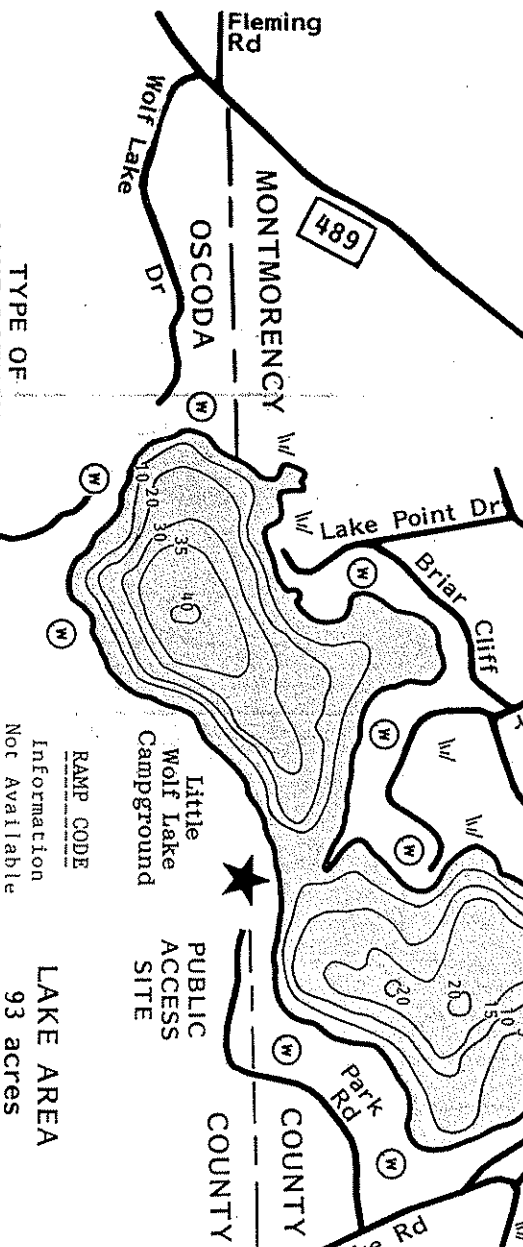

MONTMORENCY COUNTY
Albert Township
(See County Highway Map)
OSCODA COUNTY
Greenwood Township

BIG WOLF LAKE

LAKE AREA
236 acres

TYPE OF
LAKE BOTTOM
Information
Not Available

TYPE OF
LAKE BOTTOM
marl
organic
sand

RAMP CODE
Information
Not Available

LAKE AREA
93 acres

LITTLE WOLF LAKE

LAKE MAP SYMBOLS
OUTLINE & CONTOURS

Shoreline

Contours

SHORE FEATURES

Improved road