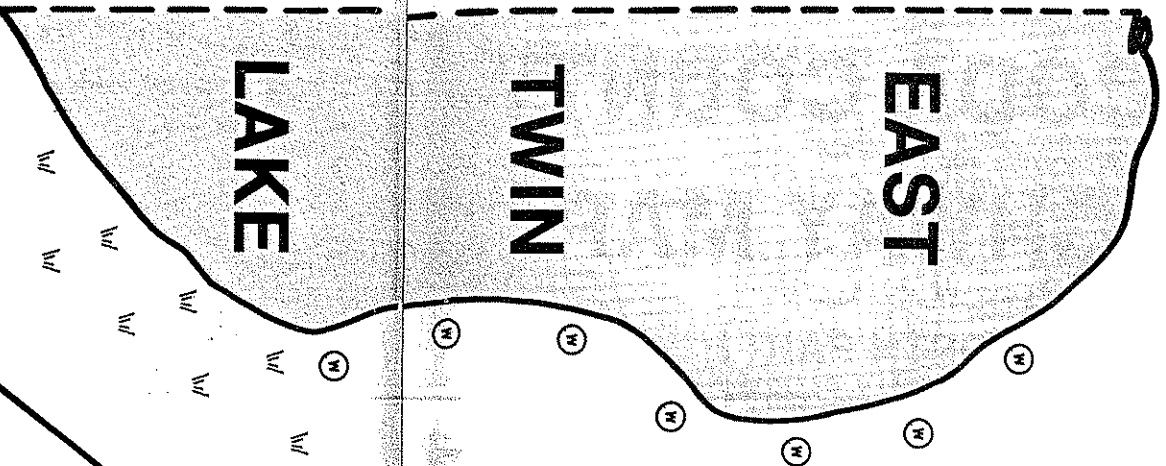

MONTMORENCY COUNTY
Albert Township
(See County Highway Map)
OSCODA COUNTY
Greenwood Township

BIG WOLF LAKE

LAKE AREA
236 acres

TYPE OF
LAKE BOTTOM
Information
Not Available

TYPE OF
LAKE BOTTOM
marl
organic
sand

RAMP CODE
Information
Not Available

LAKE AREA
93 acres

LITTLE WOLF LAKE

LAKE MAP SYMBOLS
OUTLINE & CONTOURS

Shoreline

Contours

SHORE FEATURES

Improved road