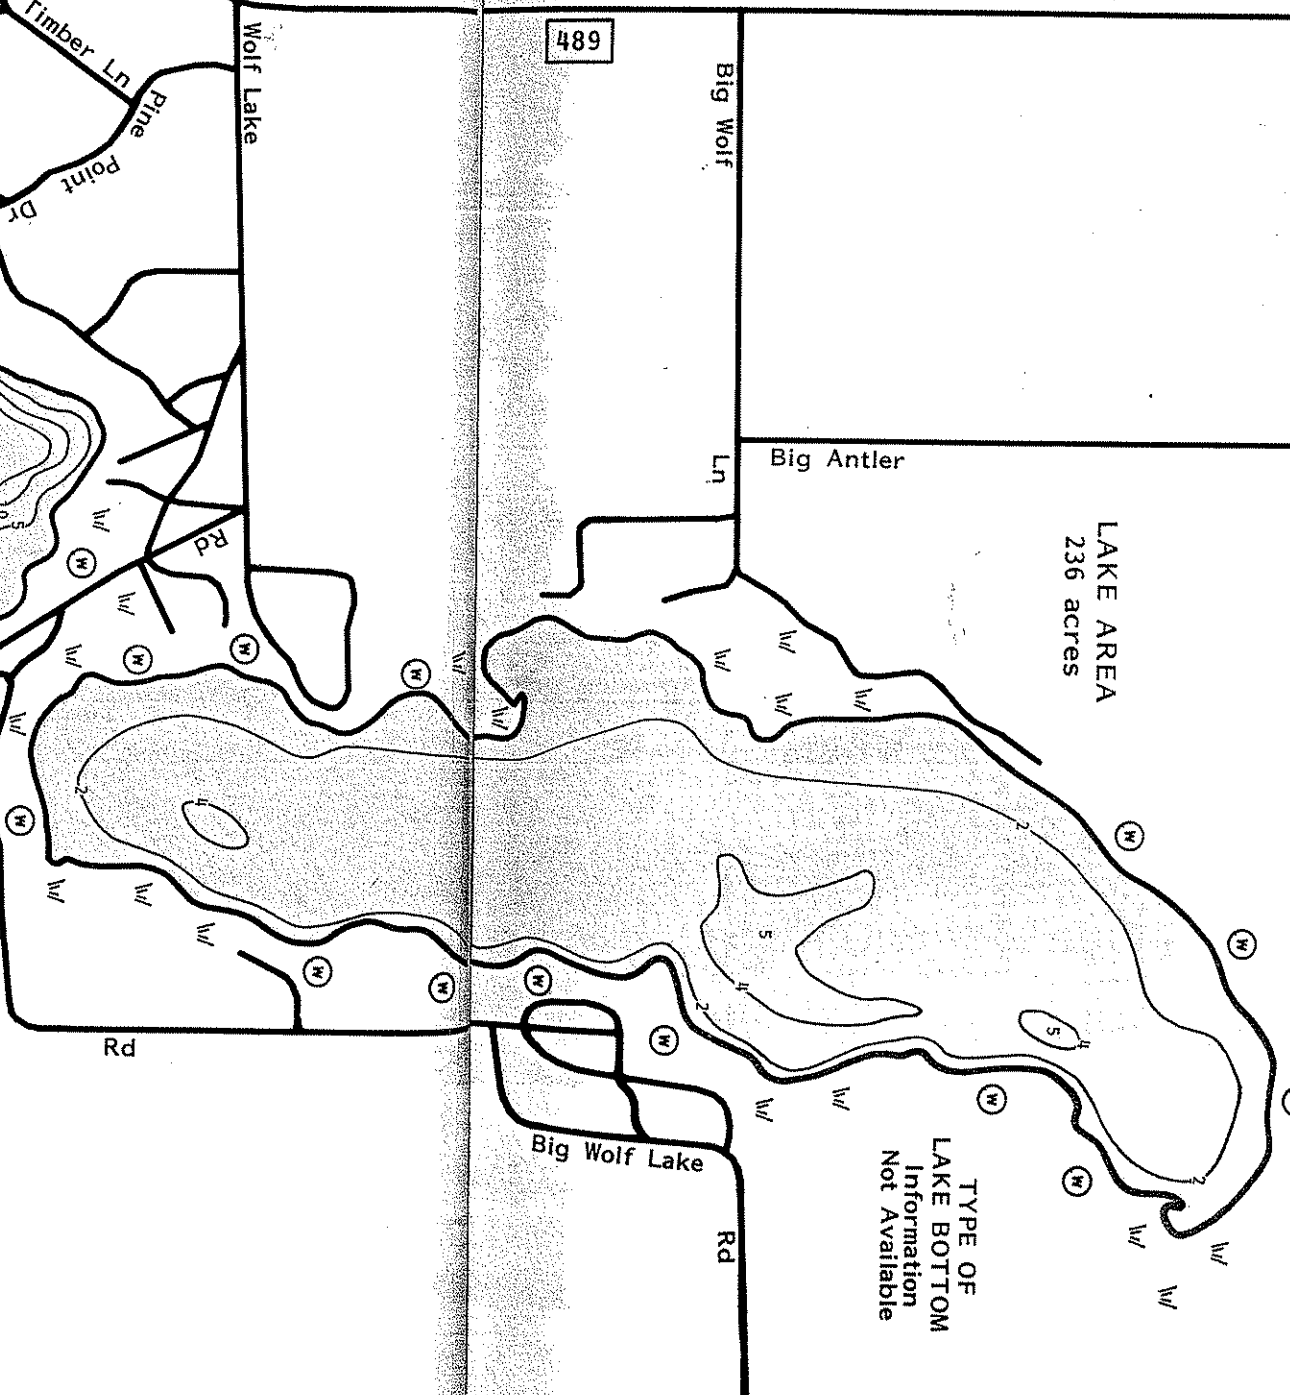

MONTMORENCY COUNTY
Albert Township
(See County Highway Map)
OSCODA COUNTY
Greenwood Township

BIG WOLF LAKE

LAKE AREA
236 acres

TYPE OF
LAKE BOTTOM
Information
Not Available

TYPE OF
LAKE BOTTOM
marl
organic
sand

RAMP CODE
Information
Not Available

LAKE AREA
93 acres

LITTLE WOLF LAKE

LAKE MAP SYMBOLS
OUTLINE & CONTOURS

Shoreline

Contours

SHORE FEATURES

Improved road