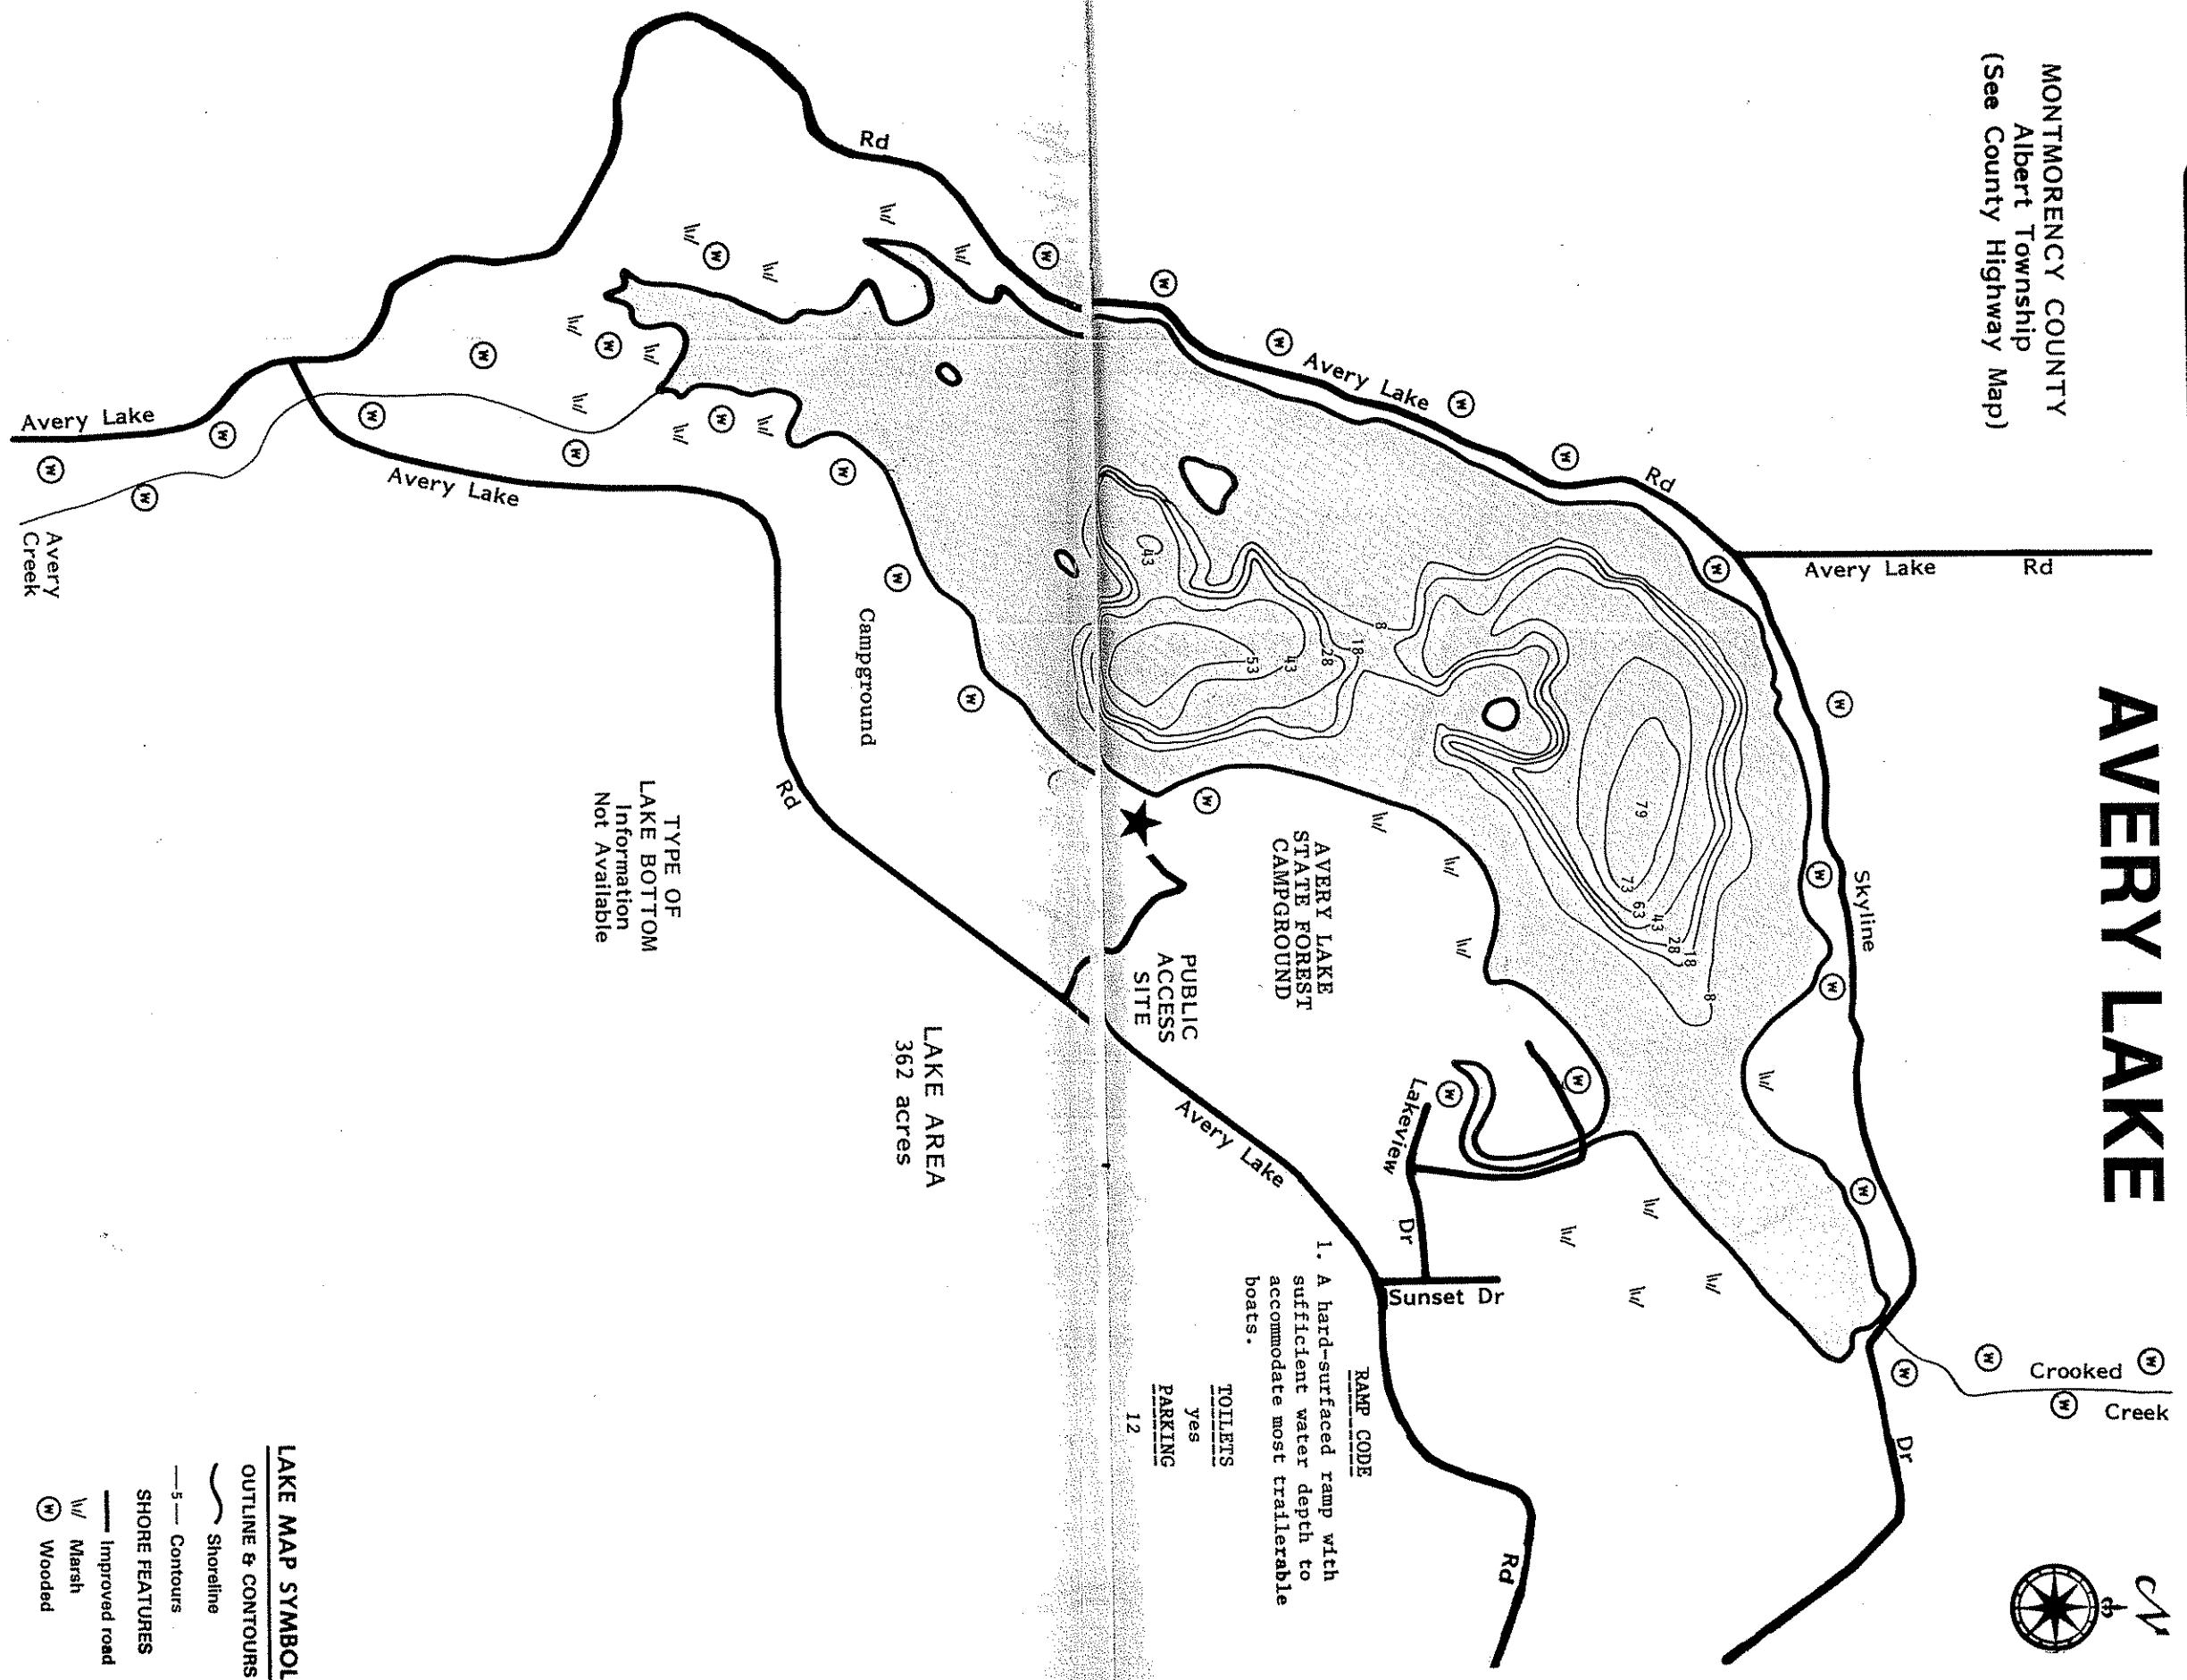

MICHIGAN and INDIANA LAKE CONTOUR & DEPTH MAP BOOKS

(21) Michigan books covering (52) counties; total of over 1,450 lakes available
 (4) Indiana books covering (47) counties; total of over 278 lakes available
 Map Guide To Fishing The St. Joseph River In Michigan and Indiana

BRIGHT SPOT MAPS LaPorte, Indiana 46350
 P.O. Box 1342

MONTMORENCY COUNTY
 Albert Township
 (See County Highway Map)

AVERY LAKE

LAKE AREA
 362 acres

TYPE OF
 LAKE BOTTOM
 Information
 Not Available

RAMP CODE
 1. A hard-surfaced ramp with sufficient water depth to accommodate most trailerable boats.

TOILETS
 yes

PARKING
 12

- LAKE MAP SYMBOLS**
- OUTLINE & CONTOURS**
- Shoreline
 - Contours
- SHORE FEATURES**
- Improved road
 - W/ Marsh
 - W Wooded

**DISPOSE OF
 USED FISHING LINE
 PROPERLY**

**PROTECT
 OUR WATER AND
 WILDLIFE**